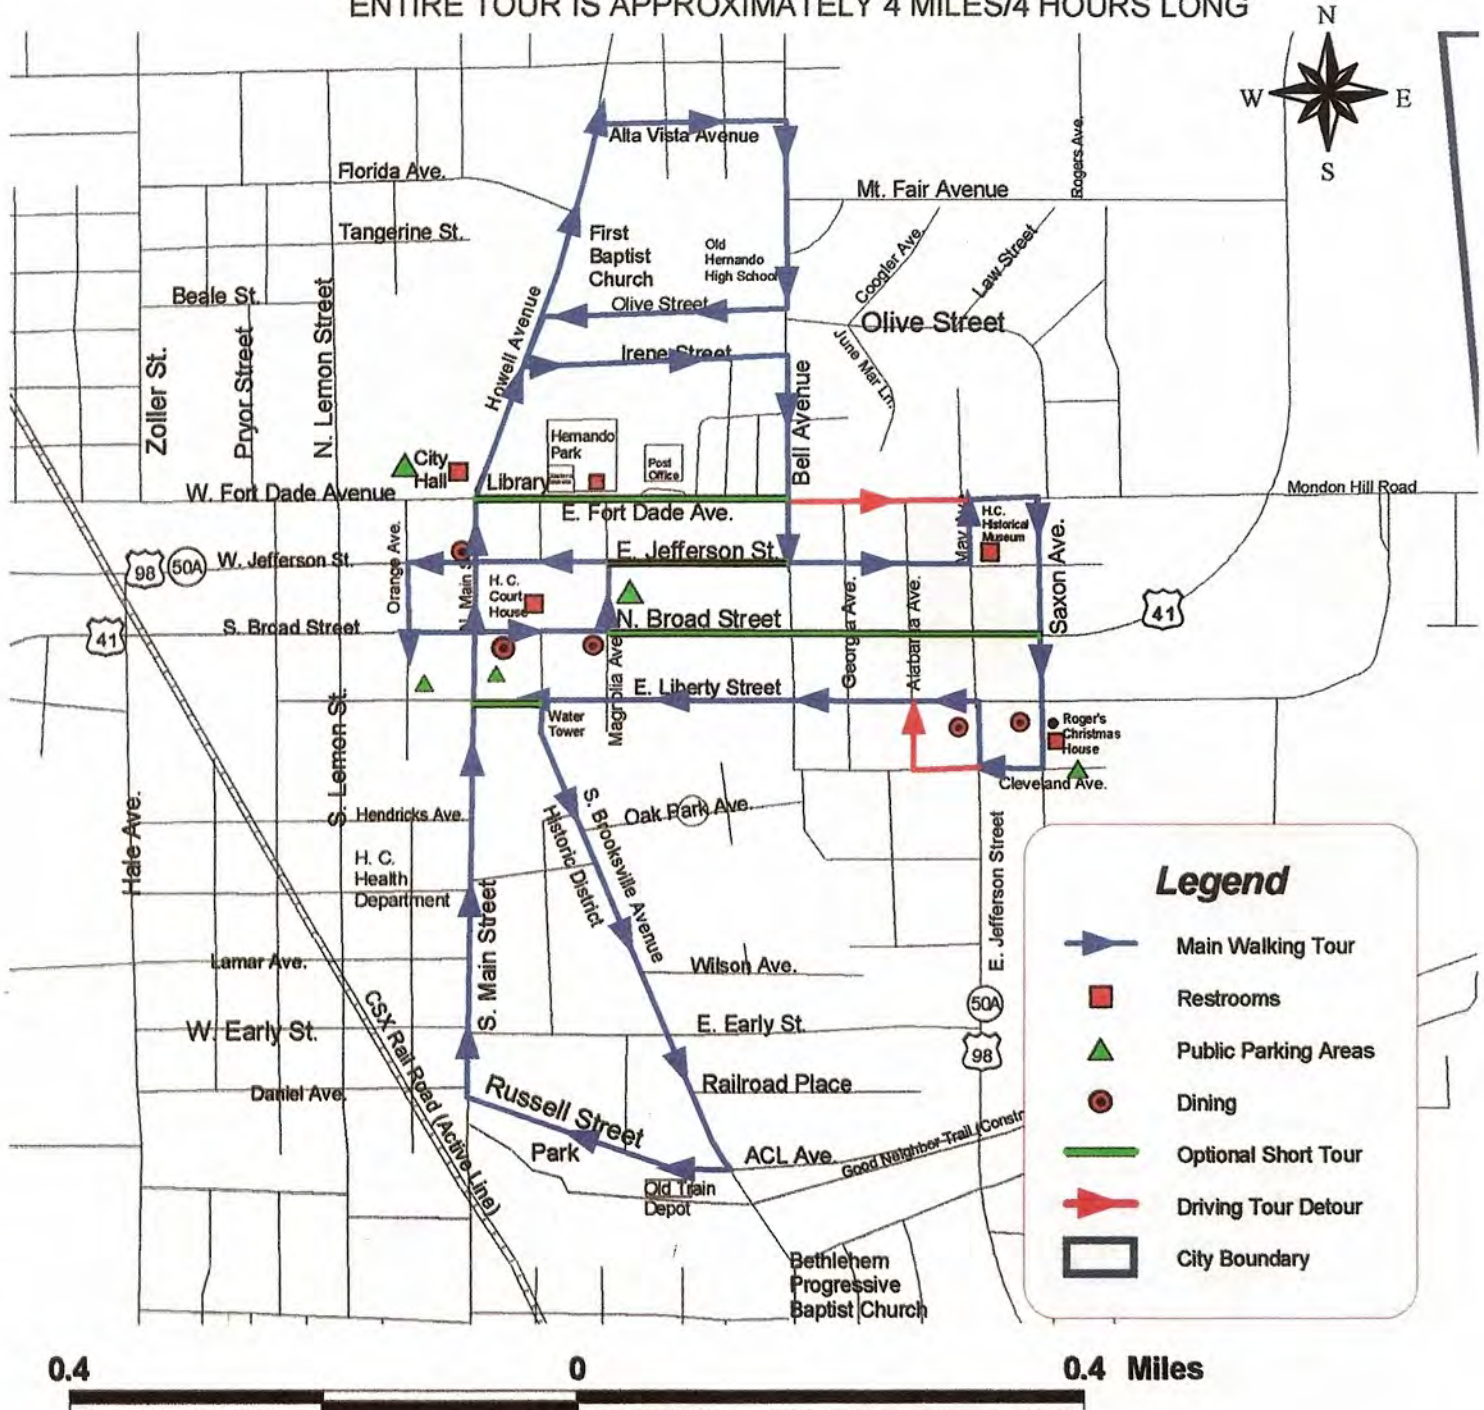

Historic Brooksville

Walking / Driving Tour

BROOKSVILLE, FLORIDA

ENTIRE TOUR IS APPROXIMATELY 4 MILES/4 HOURS LONG

Prepared by: City of Brooksville Community Development Department
Base Map provided by: The Hernando County Property Appraiser's Office
Date of Print: March 21, 2007

A PROJECT OF THE CITY OF BROOKSVILLE AND THE MURAL SOCIETY
SPONSORED BY